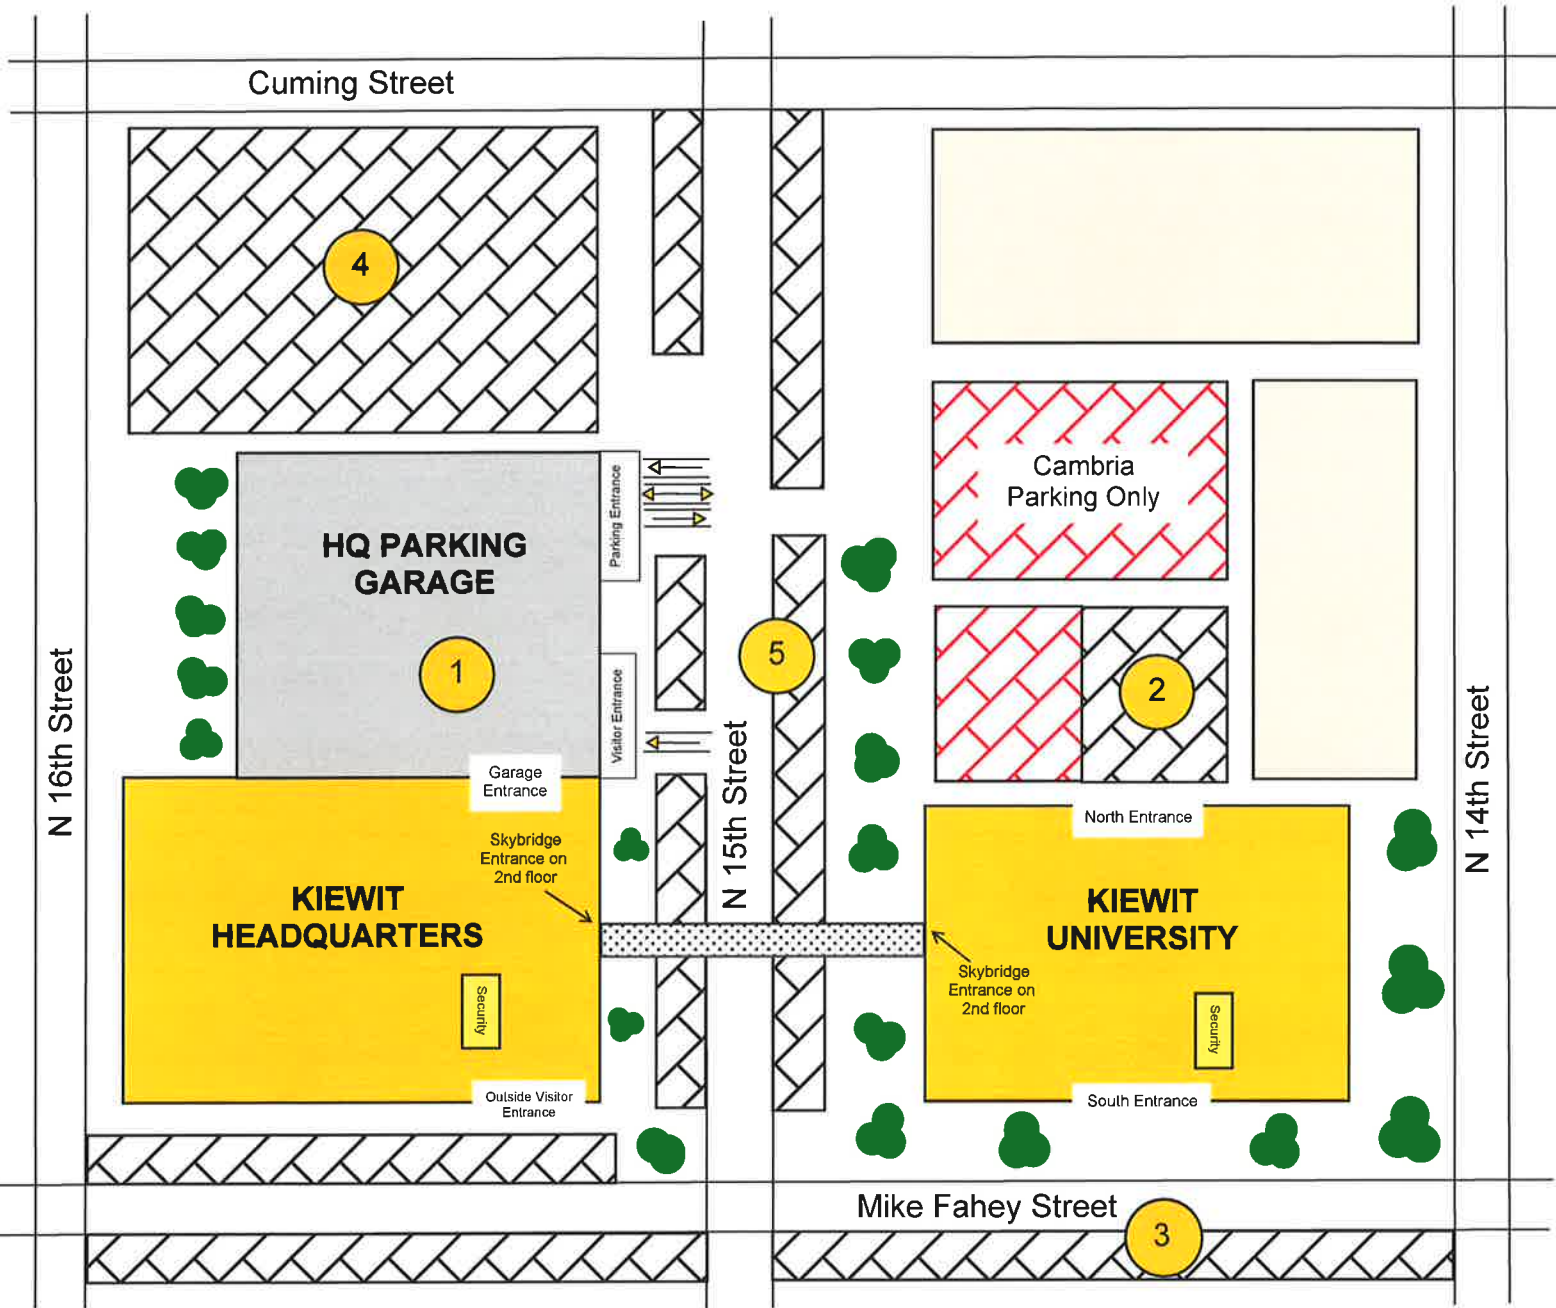

# MAP OF KIEWIT HEADQUARTERS & KIEWIT UNIVERSITY PARKING OPTIONS

## EMPLOYEE & VISITOR PARKING OPTIONS

1. Visitor parking in HQ garage
2. Kiewit University parking lot
3. Mike Fahey Street metered parking
4. North lot surface parking
5. N 15th Street metered parking

**If parking in the HQ Parking Garage:**  
 -Before entering you will need to use the keypad to talk to Security to let them know who you are with  
 -When entering the building through the "Garage Entrance" stop at the Security desk first and they will direct you where to go

**If entering through Kiewit University first:**  
 -If the doors are locked, Security will let you in  
 -When entering the building through the North or South Entrance, stop at the Security desk first and they will direct you where to go